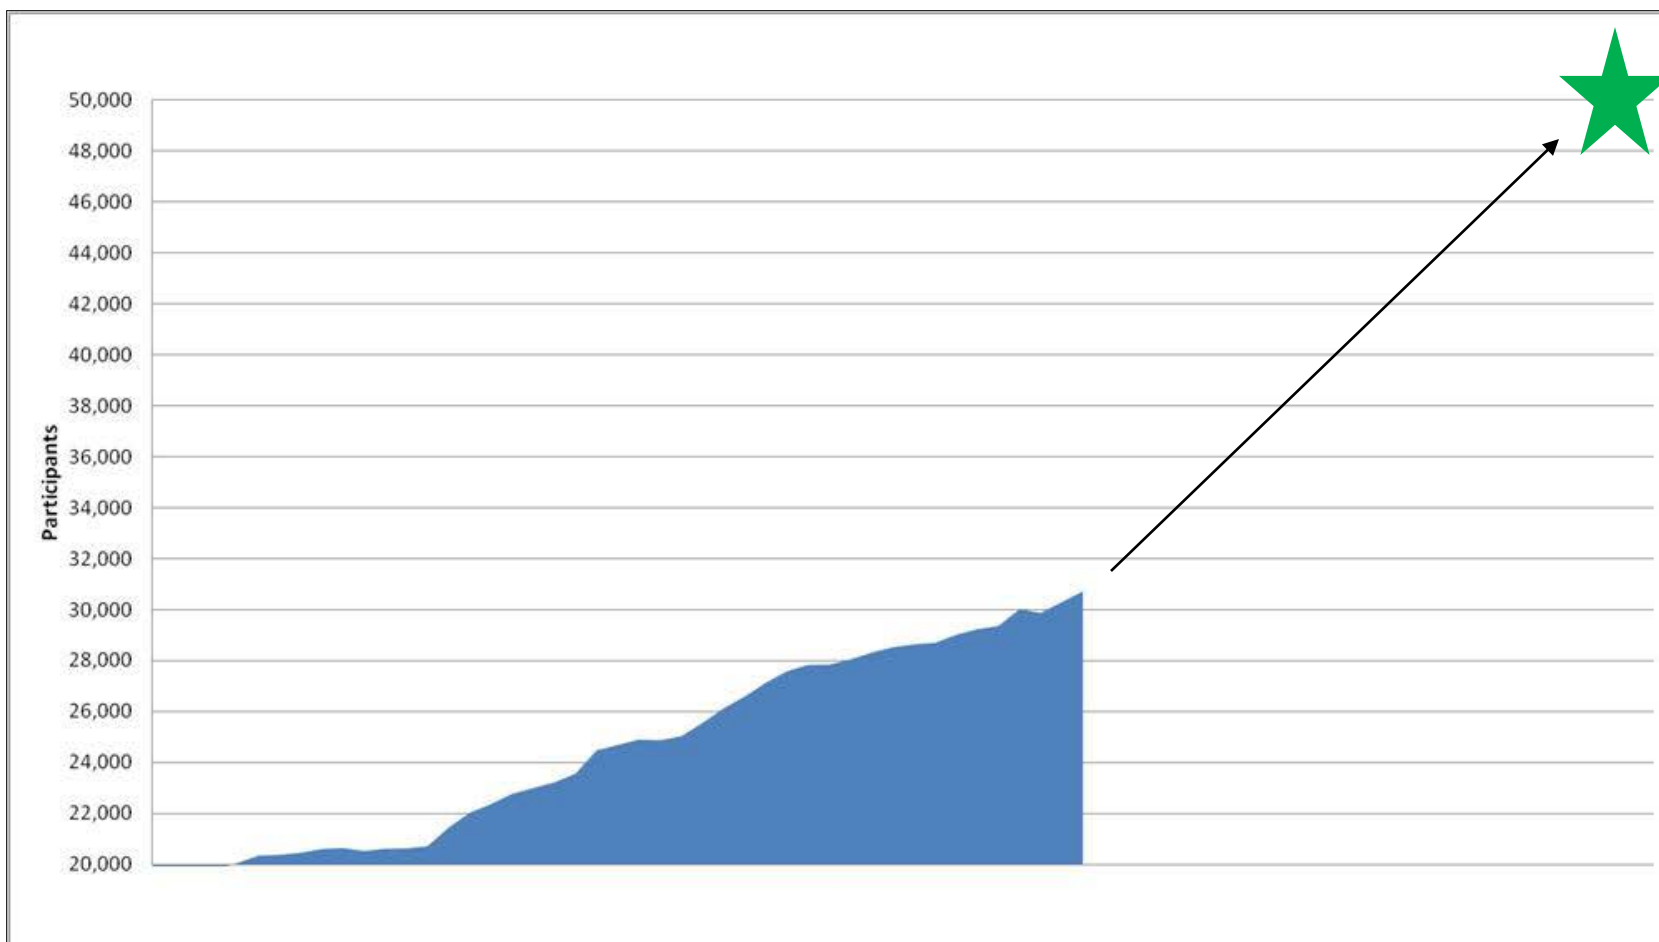

The Quest for New Customers